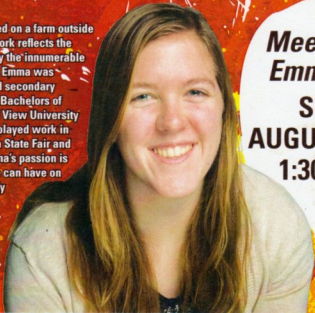

# art

## SHOW & RECEPTION

**SUNDAY  
AUGUST 27**

Emma Nichols was born and raised on a farm outside Klemme, Iowa. As an artist, her work reflects the values and traditions passed on by the innumerable generations of farming ancestors. Emma was homeschooled for her primary and secondary education and has completed her Bachelors of Arts degree in Studio Art at Grand View University in Des Moines, Iowa. She has displayed work in student art competitions, the Iowa State Fair and the Des Moines Arts Festival. Emma's passion is for people and the impact that she can have on them in personal relations, friendly encounters, and through their viewing of her artwork.

You can enjoy Emma's exhibition the month of September, every Sunday 1:30-4:30 pm.

**Meet the Artist  
Emma Nichols**

**SUNDAY,  
AUGUST 27, 2017  
1:30-4:00 PM**

**Jenison-Meacham  
Memorial Art Center  
1179 Taylor Avenue  
Belmond, Iowa**